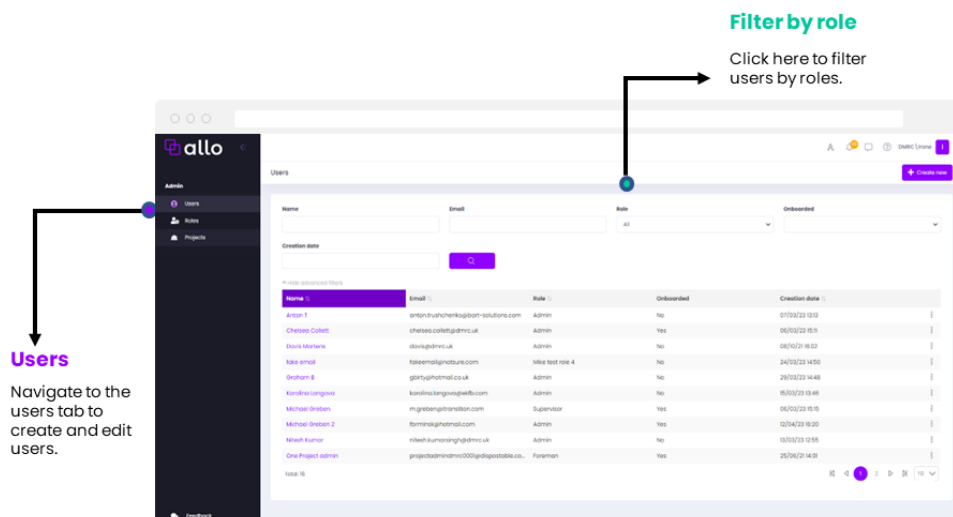

3. Impacted users 👤

- Admin
- Supervisor
- Foreman

4. Bug fixes 🥰

Admin

- Users are now able to filter by **role** on the users page

- Can now successfully **create a new role** and assign it to any user.
 - Users can only perform functions that correspond to **permissions** assigned to the new role e.g. "View only"
- Users can now **export people, plant, material and plant** data files from *allo* to their local device
 - The **exported file** will mirror the file exported from *allo*.